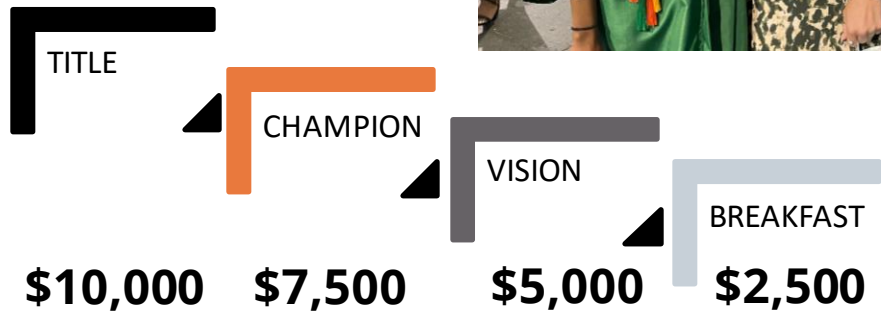

VISION BREAKFAST
2022

ELEVATE

ORLANDO

NO ONE GETS THERE ALONE

"In order to have a chance at a productive life, a child must have at least one adult relationship that is positive, caring, and long-term."

Dr. Del Elliott
Surgeon General Report on Youth Violence

VISION BREAKFAST SPONSORSHIP LEVELS

You can help us change the lives of local youth with a sponsorship of ELEVATE Orlando's Vision Breakfast 2022.

	\$10,000	\$7,500	\$5,000	\$2,500
Acknowledgment On Event Collateral				
Recognition at Event				
Corporate Logo On Website/Social Media				
Lunch with a Teacher/Mentor				
4 Reserved Seats to Senior Dinner				
Corporate Logo On Breakfast Boxes				